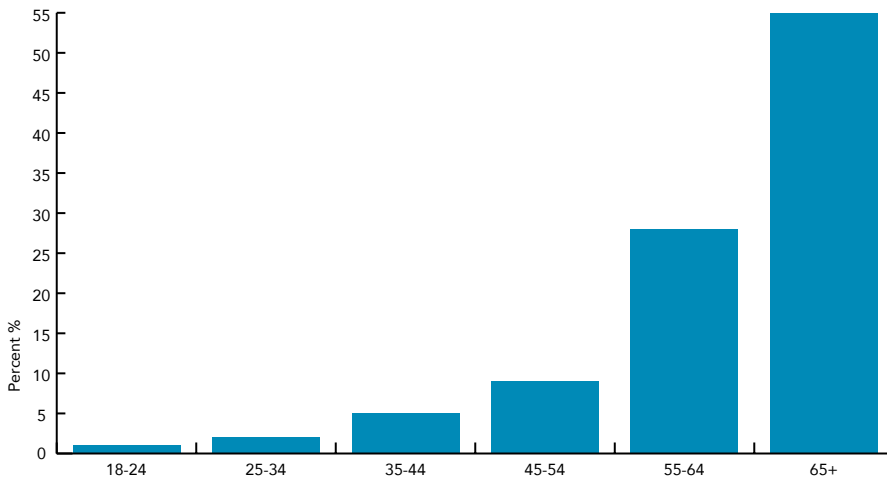

### Demographics

Male 51%

Female 49%

### Key metrics for all content promoted on Facebook

People reached

9156

Video Views

2761

### Age range