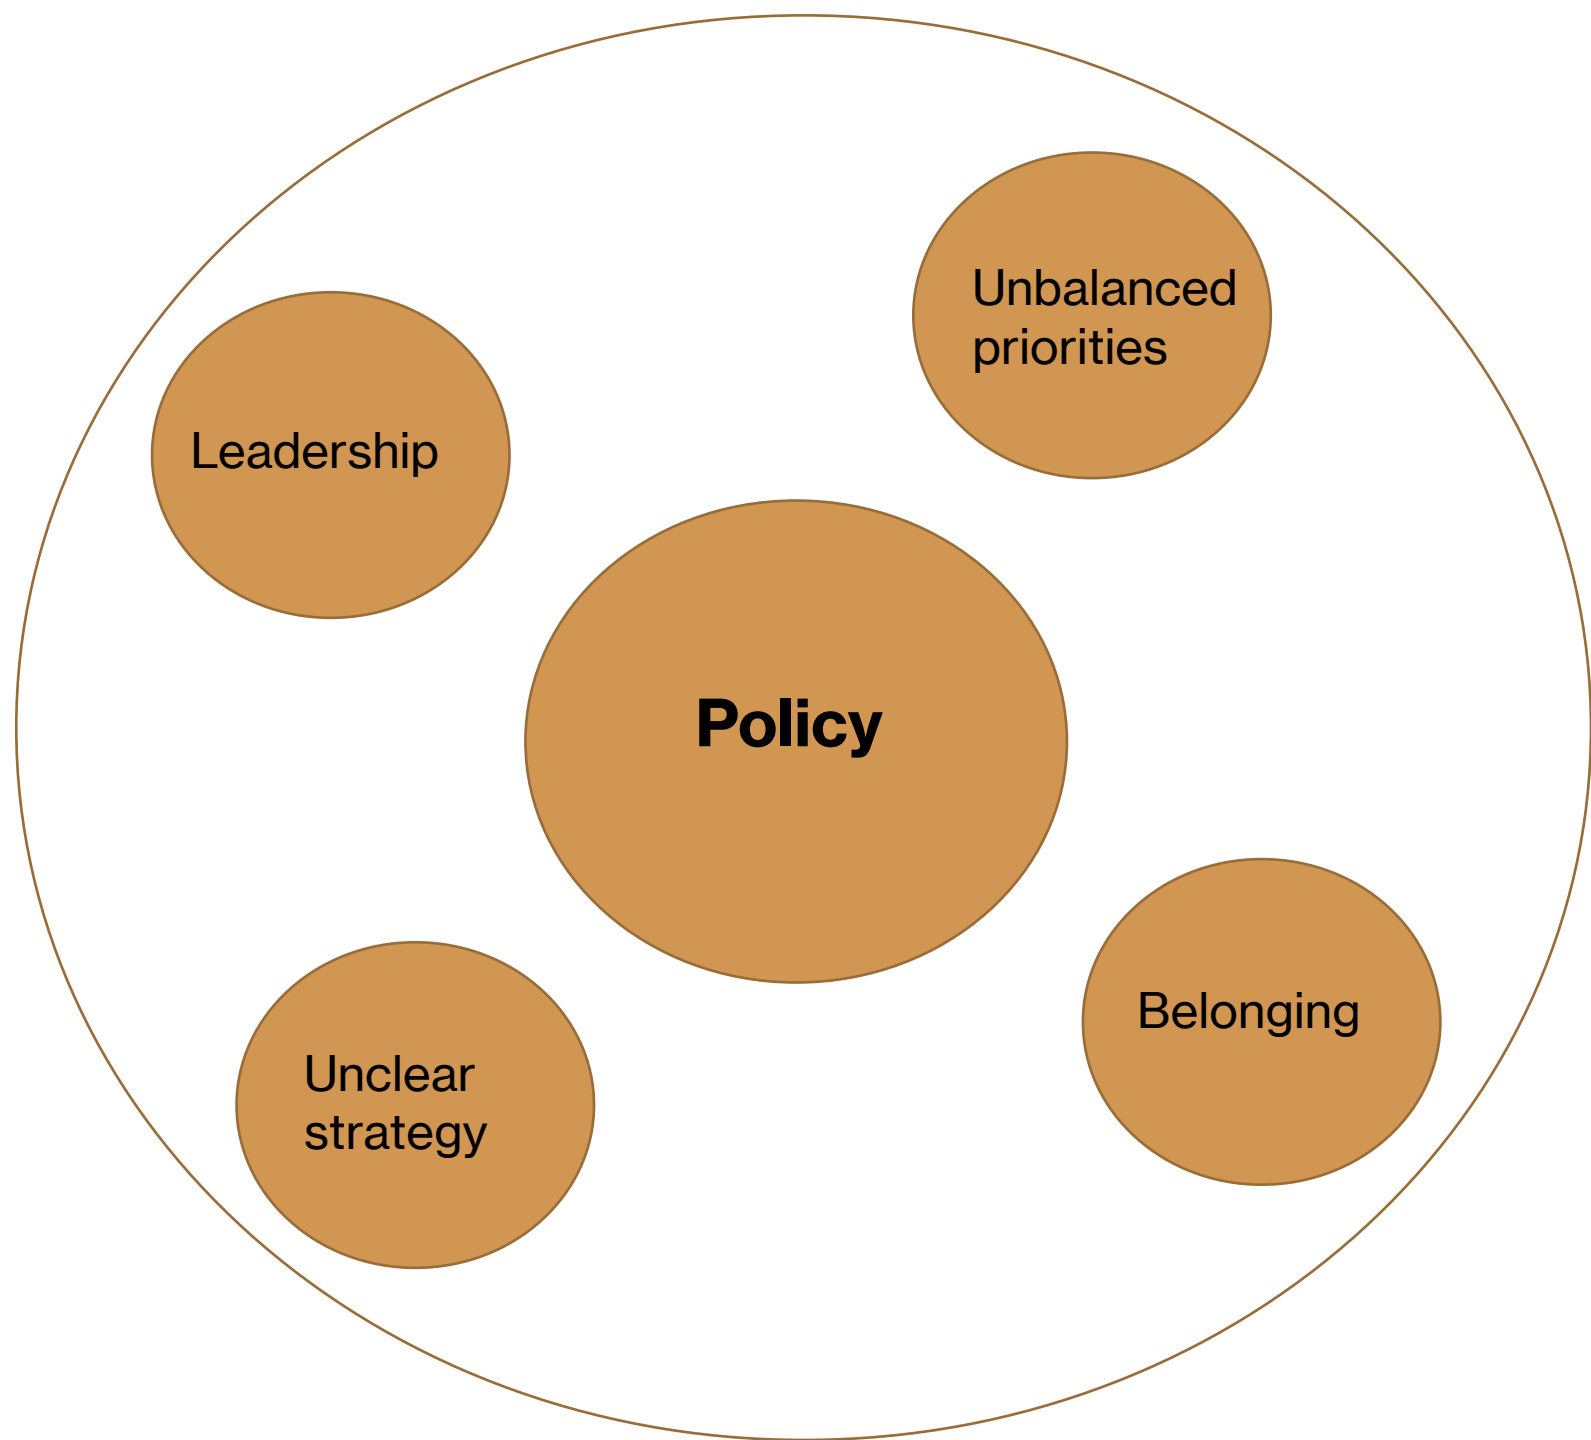

Nordic conference on voices of people with immigrant background

PhD, Maria Hvid Dille
Aalborg University, Denmark

AALBORG
UNIVERSITY

Empathy continued - what did we learn from the two workshops?

Theme 1

Theme 2

Theme 3

Theme 4

“self-centered
mindset”

Language
focus

Blind spots

Immigrants
– either a
problem or
project

Been there –
done that