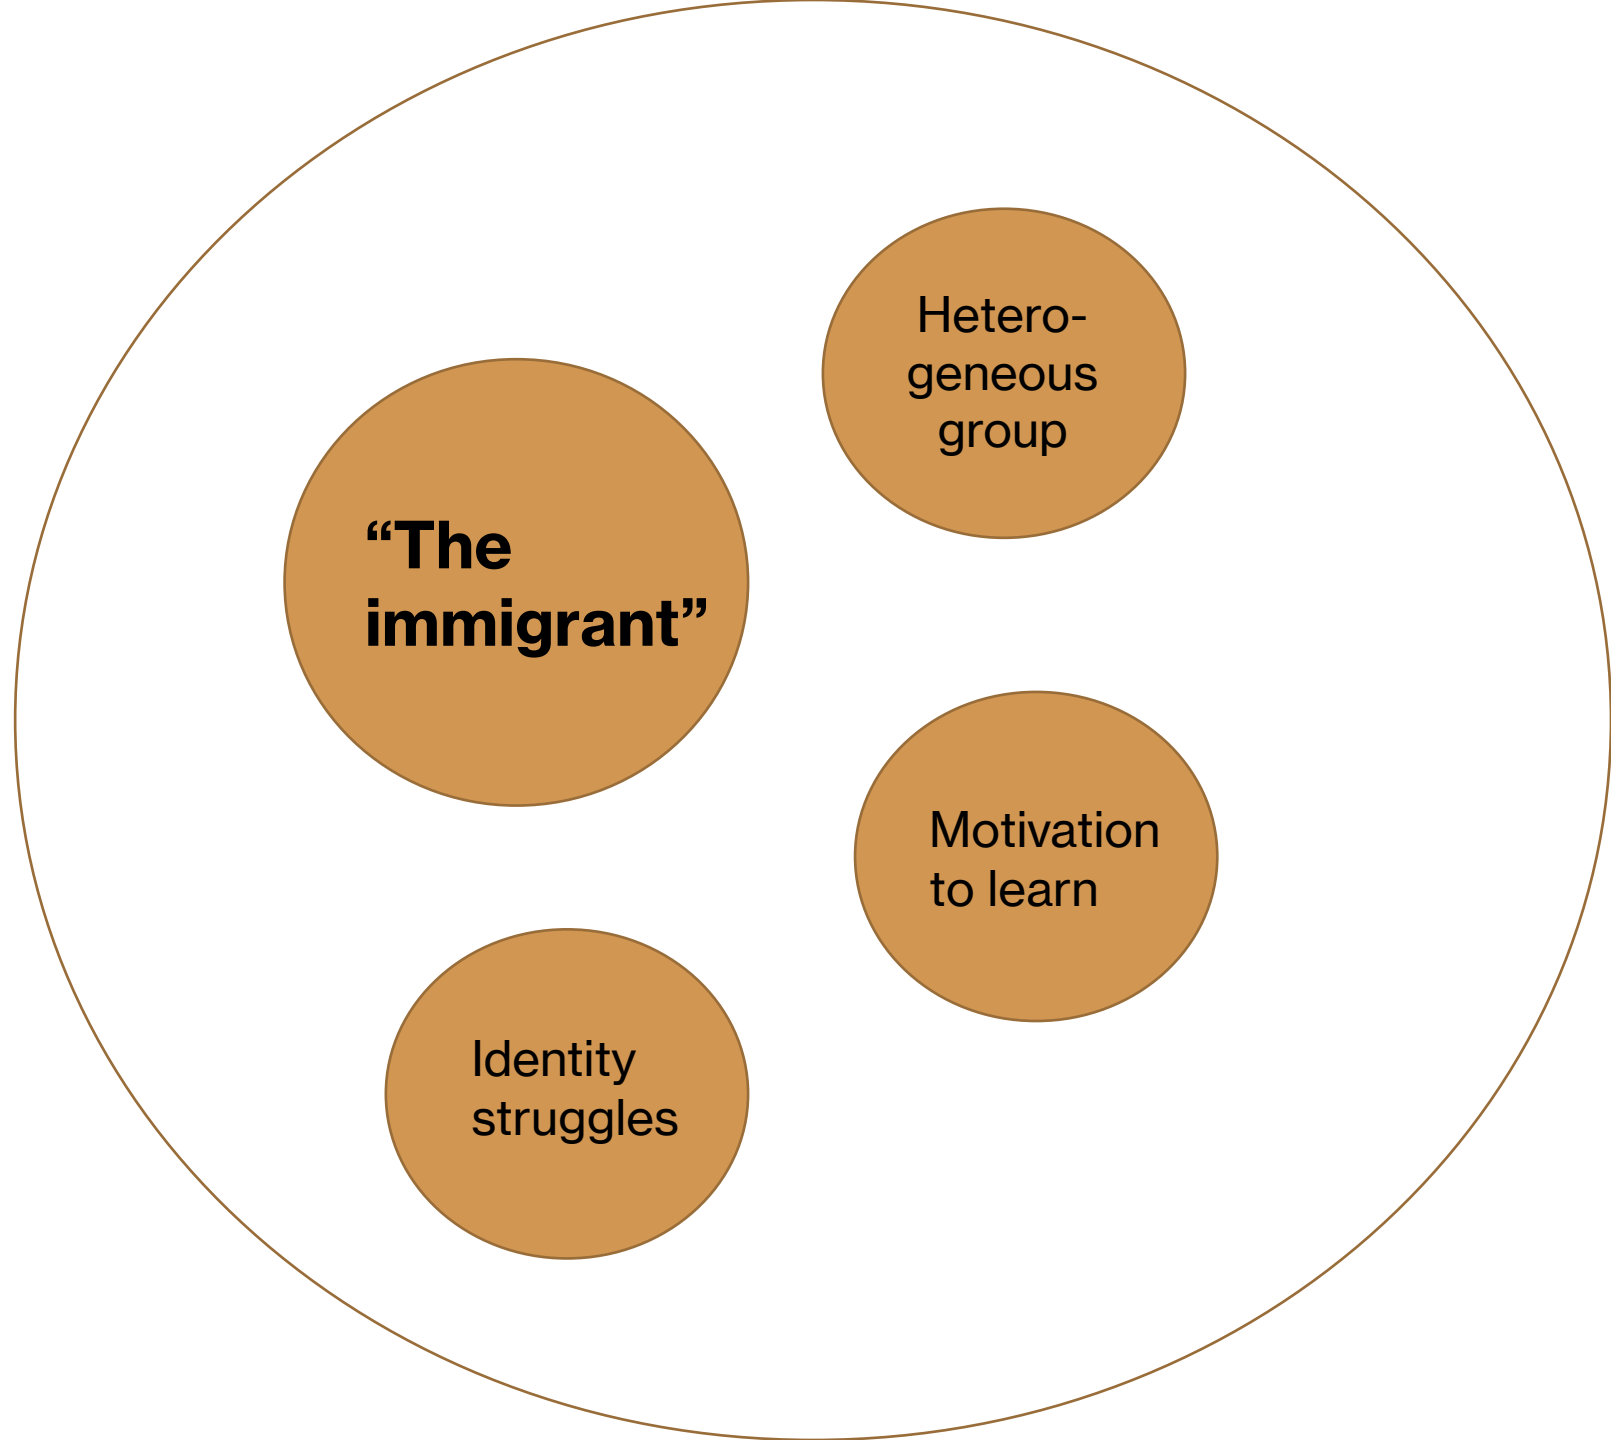

Nordic conference on voices of people with immigrant background

PhD, Maria Hvid Dille
Aalborg University, Denmark

AALBORG
UNIVERSITY

Empathy continued - what did we learn from the two workshops?

Theme 1

Theme 2

Theme 3

Theme 4

“self-centered
mindset”

Language
focus

Blind spots

Immigrants
– either a
problem or
project

Been there –
done that