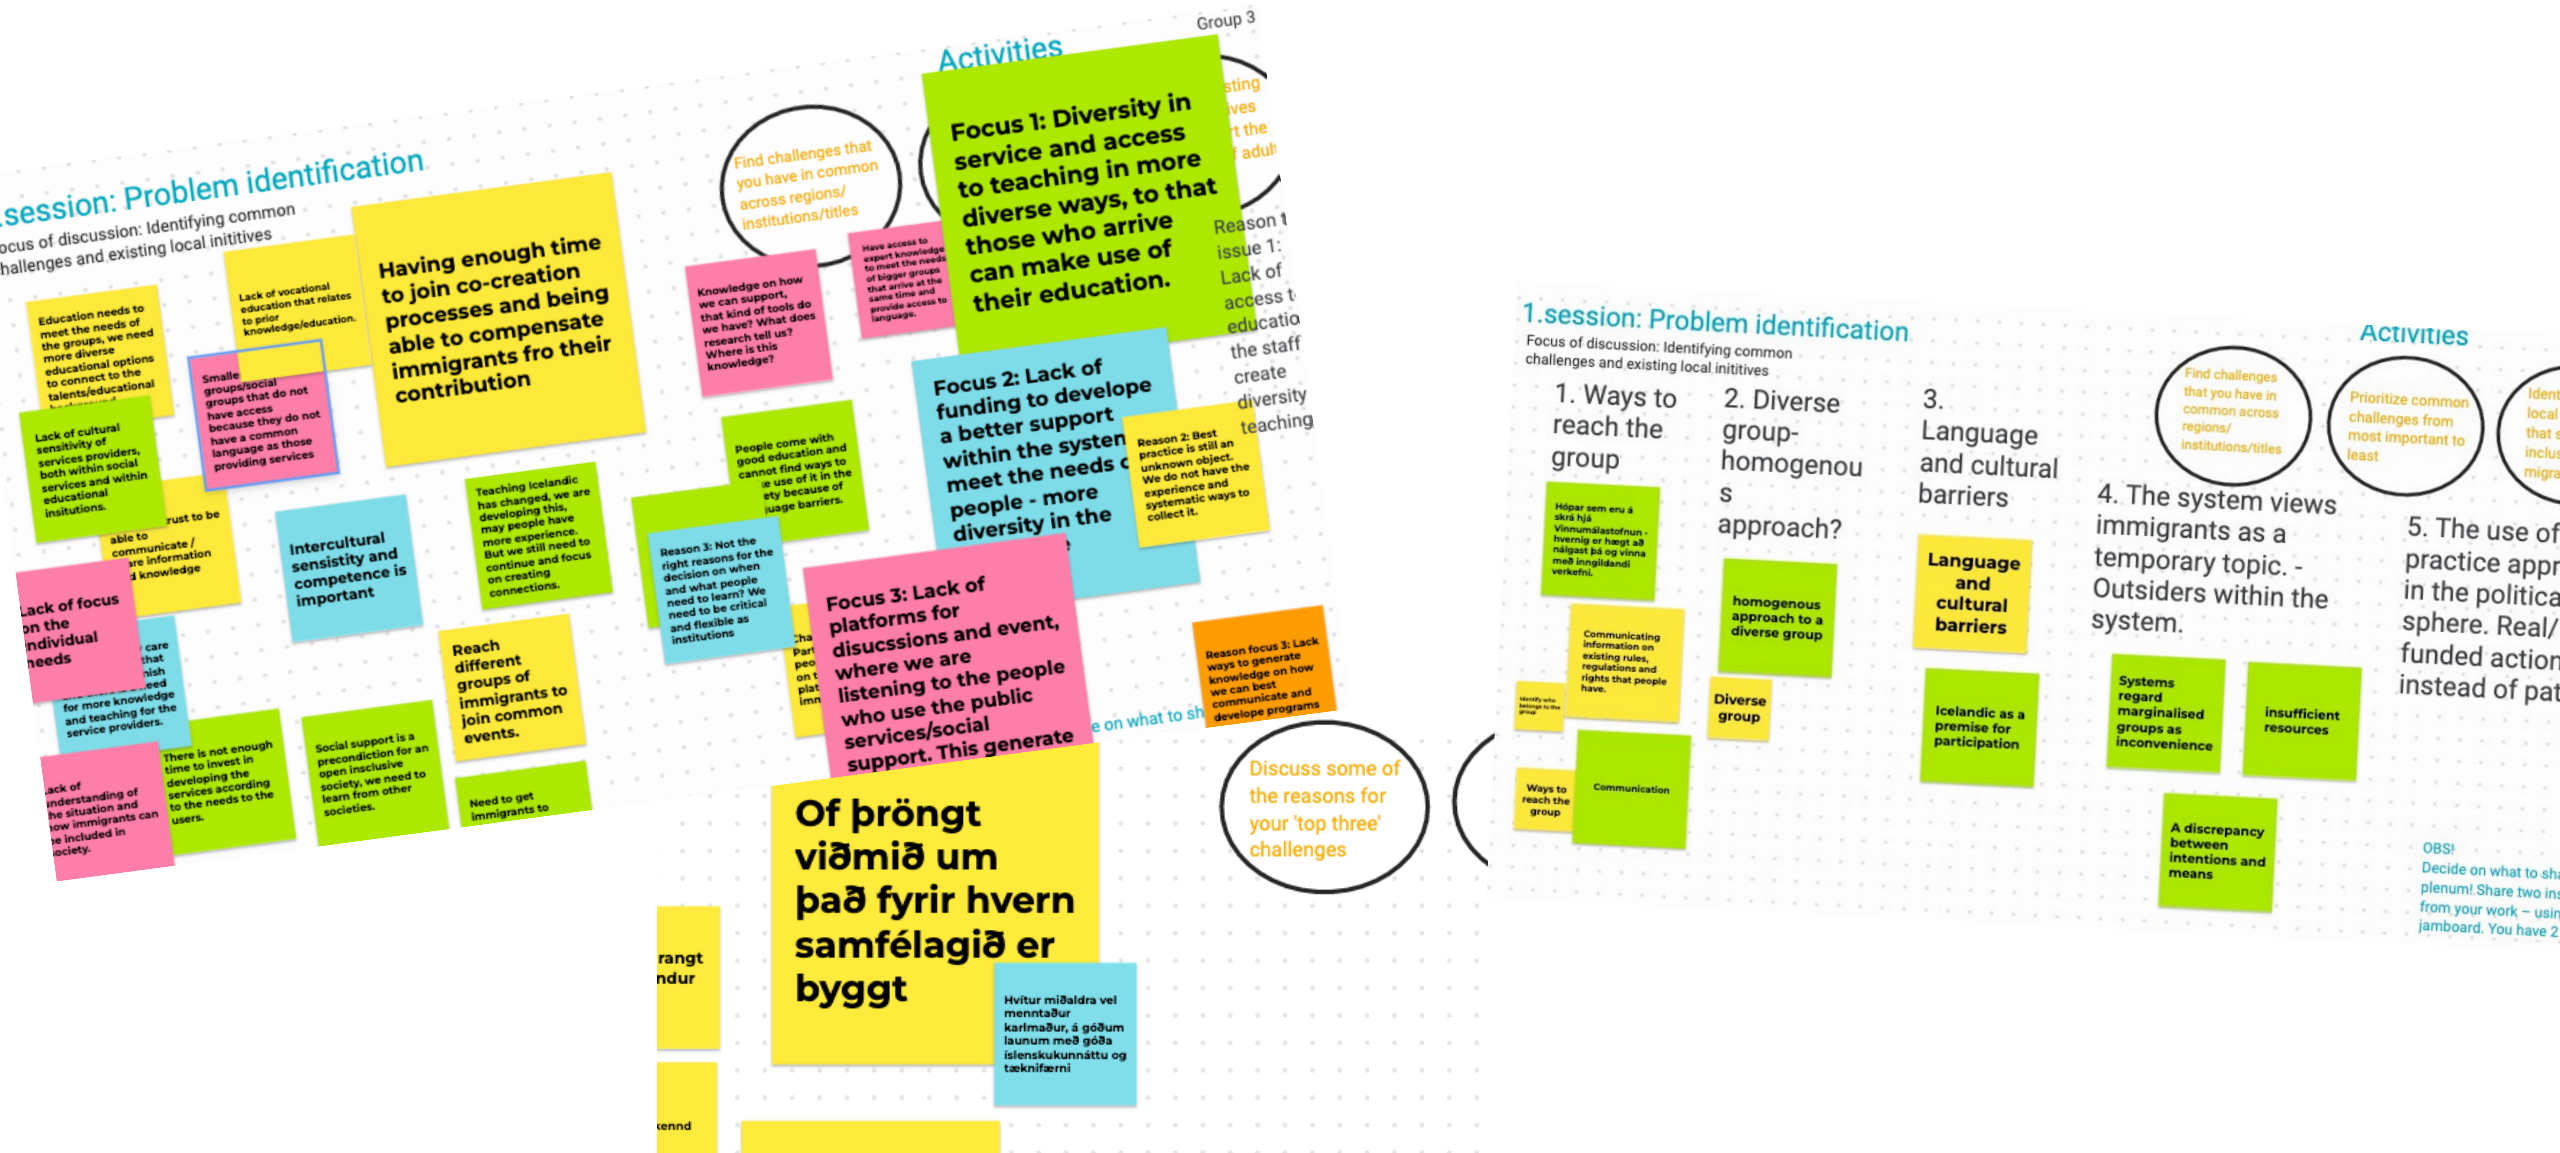

Nordic conference on voices of people with immigrant background

PhD, Maria Hvid Dille
Aalborg University, Denmark

AALBORG
UNIVERSITY

Empathy continued - what did we learn from the two workshops?

Theme 1

Theme 2

Theme 3

Theme 4

“self-centered
mindset”

Language
focus

Blind spots

Immigrants
– either a
problem or
project

Been there –
done that