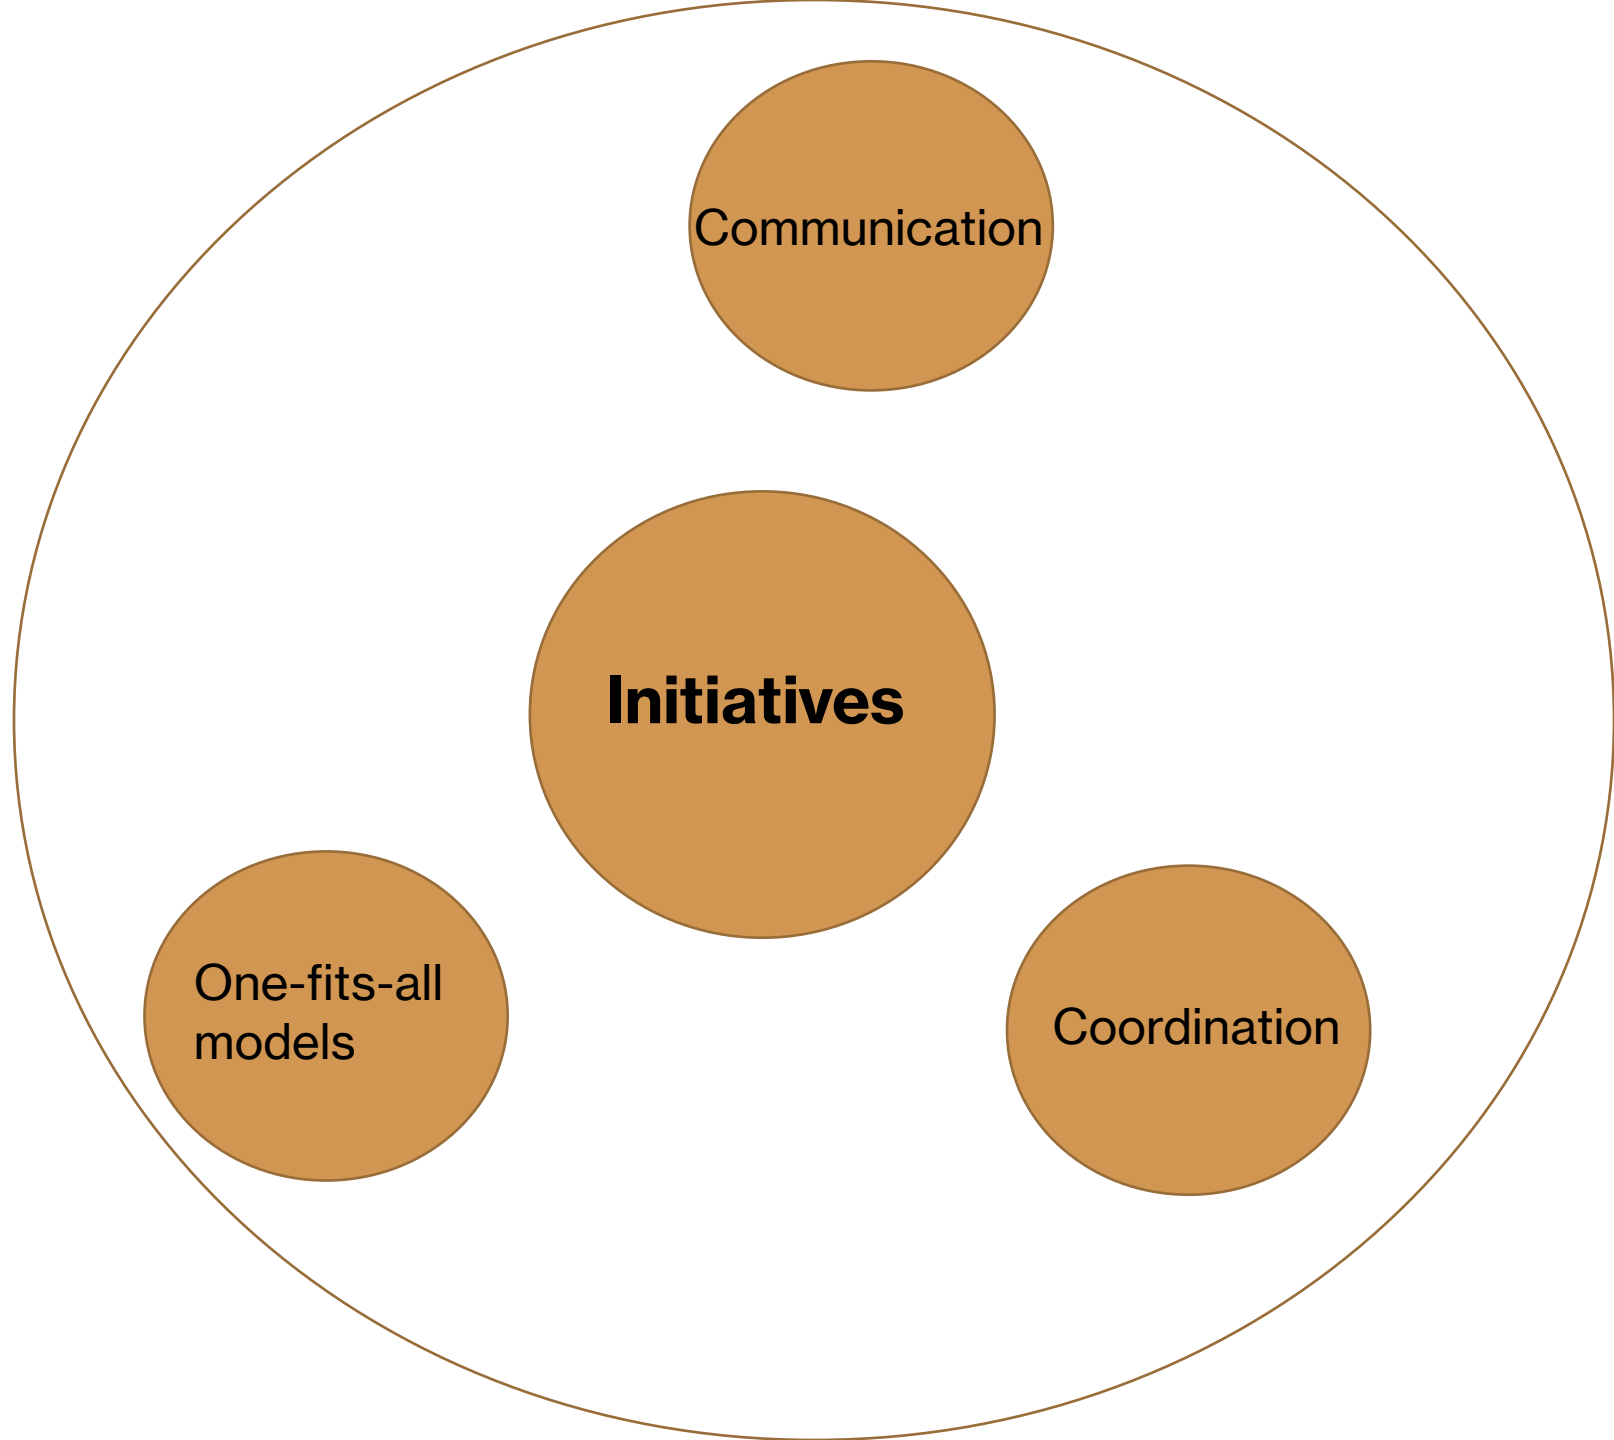

Nordic conference on voices of people with immigrant background

PhD, Maria Hvid Dille
Aalborg University, Denmark

AALBORG
UNIVERSITY

Empathy continued - what did we learn from the two workshops?

Theme 1

Theme 2

Theme 3

Theme 4

“self-centered
mindset”

Language
focus

Blind spots

Immigrants
– either a
problem or
project

Been there –
done that